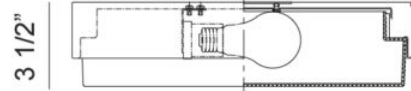

Ø14 1/2"

3 1/2"

### SPECIFICATION SHEET

<b>Finish</b>	Matte Black
<b>Shade</b>	White Glass
<b>Shade Dimension</b>	Ø13 3/4" x 1 1/4"H
<b>Dimension</b>	Ø14 1/2" x 3 1/2"H
<b>Lamping</b>	3 x 10W LED Medium Base-E26 120V
<b>Location</b>	Dry
<b>Warranty</b>	1 year fixture warranty