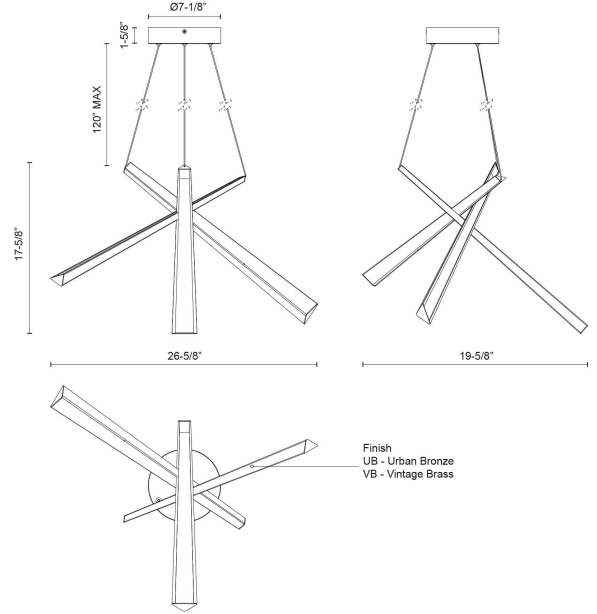

Lex 27-in Chandelier

Model	Color Temperature	Wattage	Voltage	Total Lumens	Delivered Lumens	Dimmer Support (Optional, Not Included)
CH68127 CH68127-UB-UNV CH68127-VB-UNV	3000K	41W	120-277V	2855lm	1570lm* (UB) 1800lm* (VB)	TRIAC/ELV

SPECIFICATION DETAILS

Fixture Dimensions	L26-5/8" x W19-5/8" x H17-5/8"
Canopy Dimensions	D7-1/8" x H1-5/8"
Minimum Hang Height	24"
Location	Dry
Diffuser Details	White Acrylic Diffuser
Dimming Range	100% - 10%
Illumination Direction	Front
Light Source/Life	LED (50,000 hours) 90CRI
Material	Steel, Acrylic
Slopped Ceiling Adaptable	Yes
Wire Length	120"
Wire Style	Black Wire
Compliance	ETL Certified: Yes CEC Title 24: Yes