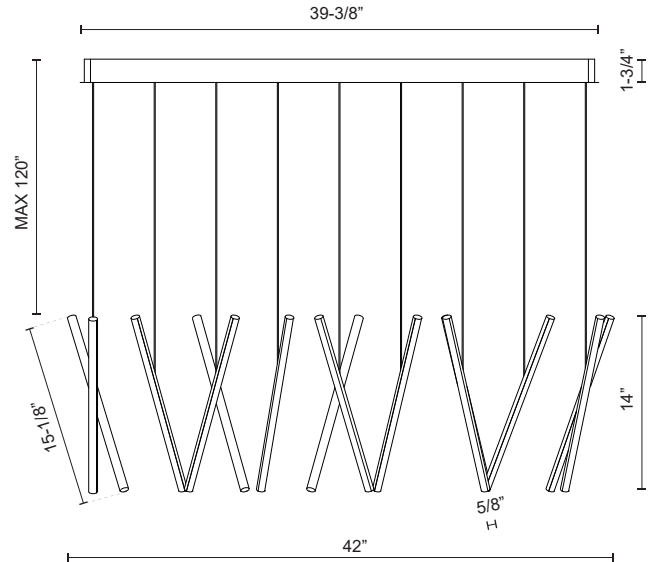

CHUTE LP14840-UNV-010

PENDANTS

PROJECT

LP14840-WH-UNV-010
White

LP14840-BK-UNV-010
Black

SPECIFICATION DETAILS

Fixture Dimensions	L42" x W14-1/8" x H14"
Light Source	LED with DC Driver
Wattage	96W
Total Lumens	7820lm
Delivered Lumens	BK-4140lm; WH-5060lm;
Voltage	120-277V
Color Temperature	3000K
CRI (Ra)	90CRI
Optional Color Temps	2700K - 5000K Available, Minimum Order Quantities Apply
LED Rated Life	50,000 hours
Dimming	100% - 10%, TRIAC or ELV Dimmer (Not Included) or 0-10V Dimmer (Not Included)
Diffuser Details	White Acrylic Diffuser
Adjustable	Yes
Wire Length	120" Max
Wire Type	Clear Coaxial Wire
Minimum Hang Height	18"
Sloped Ceiling Adaptable	Yes
Location	Dry
Canopy Dimensions	L39-3/8" x W9-7/8" x H1-3/4"
Paint Finish	BK02; WH02;
Material	Aluminum + Polymeric Material
Illumination Direction	Downlight
CEC Title 24 JA8	Yes, JA8-2022

* For custom options, consult factory for details.

* For warranty information, please visit www.kuzcolighting.com/warranty

DESCRIPTION

The primary component of the Chute series is a slim round rod illuminated along the entirety of its length. The opal silicon diffuser radiates soft LED light outward from the axis of the lamps and completes the cylindrical shape. Used in angled repetition the fixture becomes increasingly energetic creating a field of radiant floating lines. Individual height adjustment of the various linear elements allows for user customization and an abundance of potential compositions. Available in several sizes and multiple finishes.