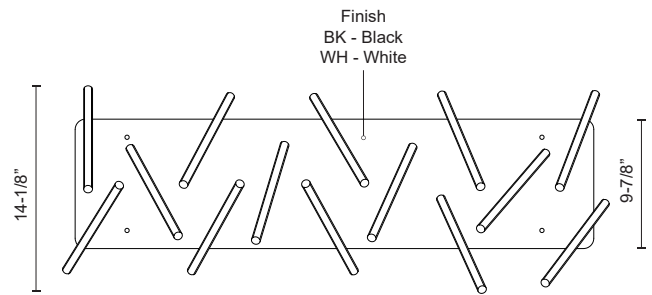

CHUTE LP14840-UNV-010

PENDANTS

PROJECT

LP14840-WH-UNV-010
White

LP14840-BK-UNV-010
Black

SPECIFICATION DETAILS

Fixture Dimensions	L42" x W14-1/8" x H14"
Light Source	LED with DC Driver
Wattage	96W
Total Lumens	7820lm
Delivered Lumens	BK-4140lm; WH-5060lm;
Voltage	120-277V
Color Temperature	3000K
CRI (Ra)	90CRI
Optional Color Temps	2700K - 5000K Available, Minimum Order Quantities Apply
LED Rated Life	50,000 hours
Dimming	100% - 10%, TRIAC or ELV Dimmer (Not Included) or 0-10V Dimmer (Not Included)
Diffuser Details	White Acrylic Diffuser
Adjustable	Yes
Wire Length	120" Max
Wire Type	Clear Coaxial Wire
Minimum Hang Height	18"
Sloped Ceiling Adaptable	Yes
Location	Dry
Canopy Dimensions	L39-3/8" x W9-7/8" x H1-3/4"
Paint Finish	BK02; WH02;
Material	Aluminum + Polymeric Material
Illumination Direction	Downlight
CEC Title 24 JA8	Yes, JA8-2022

* For custom options, consult factory for details.

* For warranty information, please visit www.kuzcolighting.com/warranty

DESCRIPTION

The primary component of the Chute series is a slim round rod illuminated along the entirety of its length. The opal silicon diffuser radiates soft LED light outward from the axis of the lamps and completes the cylindrical shape. Used in angled repetition the fixture becomes increasingly energetic creating a field of radiant floating lines. Individual height adjustment of the various linear elements allows for user customization and an abundance of potential compositions. Available in several sizes and multiple finishes.