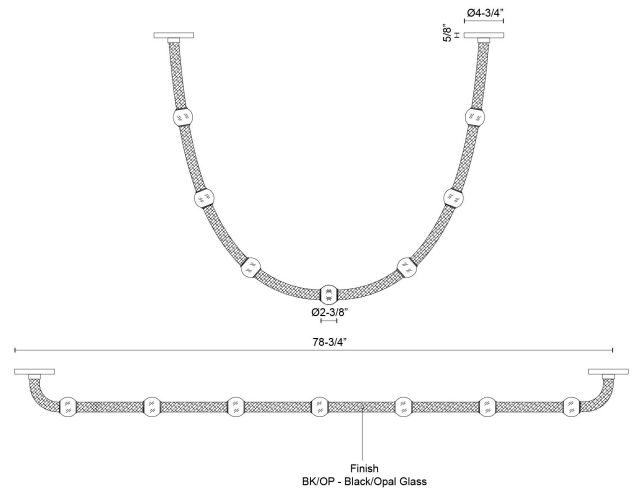

Corda 7-ft Pendant

Model	Color Temperature	Wattage	Voltage	Total Lumens	Delivered Lumens	Dimmer Support (Optional, Not Included)
PD39307-UNV PD39307-BK/OP-UNV	3000K	32W	120-277V	2680lm	1025lm*	TRIAC/ELV
PD39307-UNV-RT PD39307-BK/OP-UNV-RT	3000K	32W	120-277V	2680lm	1025lm*	TRIAC/ELV

The Corda collection by Branch Creative redefines modern lighting with its adjustable fabric rope adorned with illuminated petite opal glass globes. Perfect for layering in various sizes, it transforms into an eye-catching chandelier suited to any space. Offered with standard junction box covers or remote driver options, Corda delivers versatility and a strikingly unique aesthetic.

SPECIFICATION DETAILS

Fixture Dimensions	L78-3/4" x W2-3/8" x H2-3/8"
Canopy Dimensions	D6" x H1-3/8" -RT SKU: D4-3/4" x H5/8"
Minimum Hang Height	12"
Location	Dry
Dimming Range	100% - 10%
Glass Details	Opal Glass
Illumination Direction	Omni-directional
Light Source/Life	LED (50,000 hours) 90CRI
Material	Aluminum, Steel, Glass
Slopped Ceiling Adaptable	Yes
Compliance	ETL Certified: Yes CEC Title 24: Yes