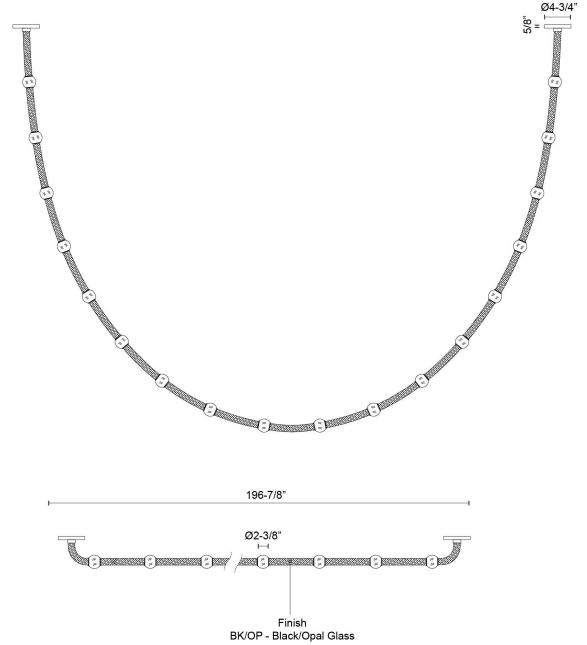

Corda 17-ft Pendant

Model	Color Temperature	Wattage	Voltage	Total Lumens	Delivered Lumens	Dimmer Support (Optional, Not Included)
PD39317-UNV-010 PD39317-BK/OP-UNV-010	3000K	76W	120-277V	6700lm	2430lm*	TRIAC/ELV/0-10V
PD39317-UNV-010-RT PD39317-BK/OP-UNV-010-RT	3000K	76W	120-277V	6700lm	2430lm*	TRIAC/ELV/0-10V

SPECIFICATION DETAILS

Fixture Dimensions	L196-7/8" x W2-3/8" x H2-3/8"
Canopy Dimensions	D8-3/8" x H1-5/8" -RT SKU: D4-3/4" x H5/8"
Minimum Hang Height	12"
Location	Dry
Dimming Range	100% - 10%
Glass Details	Opal Glass
Illumination Direction	Omni-directional
Light Source/Life	LED (50,000 hours) 90CRI
Material	Aluminum, Steel, Glass
Slopped Ceiling Adaptable	Yes
Compliance	ETL Certified: Yes CEC Title 24: Yes