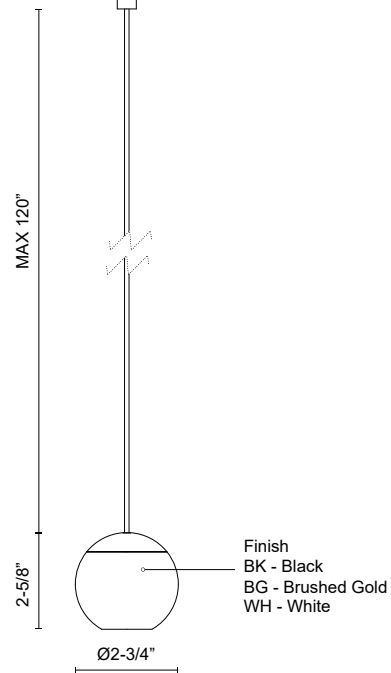

## SPECIFICATION DETAILS

<b>Fixture Dimensions</b>	D2-3/4" x H2-5/8"
<b>Light Source</b>	Low Voltage LED
<b>Wattage</b>	8W
<b>Total Lumens</b>	680lm
<b>Delivered Lumens</b>	BK-553lm (@3000K); BK-605lm* (@4000K); BG-570lm* (@3000K); BG-625lm* (@4000K); WH-635lm* (@3000K); WH-660lm* (@4000K)
<b>Voltage</b>	48V, with DC Class 2 LED driver (see available canopy/driver options)
<b>Color Temperature</b>	3000K; 4000K;
<b>CRI (Ra)</b>	90CRI
<b>LED Rated Life</b>	50,000 hours
<b>Adjustable</b>	Yes
<b>Wire Length</b>	120" Max
<b>Wire Type</b>	BK-Black Wire; BG-Black Wire; WH-White Wire
<b>Sloped Ceiling Adaptable</b>	Yes
<b>Location</b>	Dry
<b>CEC Title 24 JA8</b>	Yes, JA8-2022
<b>Illumination Direction</b>	Downlight
<b>Material</b>	Aluminum + Acrylic
<b>Diffuser Details</b>	Clear Acrylic Lens
<b>Paint Finish</b>	BK02; BG01; WH02
<b>Minimum Hang Height</b>	8"

## DESCRIPTION

Introducing the Faria track head for the Kuzco Trilo track system. This minimal rounded pendant makes a statement when connected to our sleek system. Connect Faria anywhere along the Trilo track system to use. Each pendant comes with 120" of wire to adjust to the needs of your space.