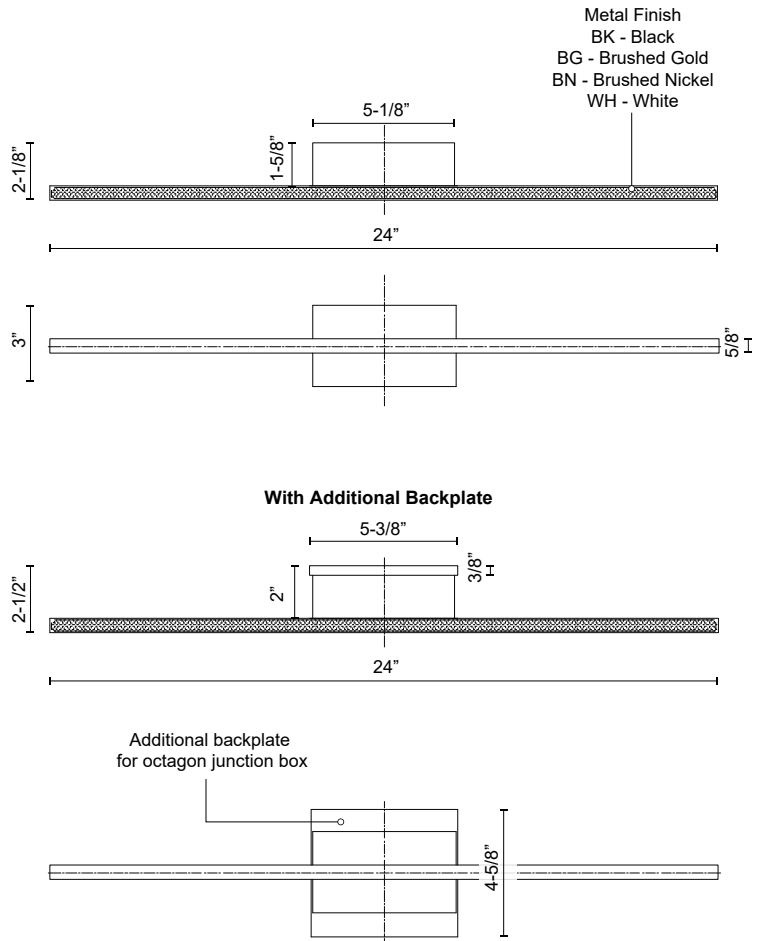

KUZCO

CANADA: 19054 28TH AVENUE - SURREY, BC V3Z 6M3

USA: 3035 E. LONE MOUNTAIN ROAD - LAS VEGAS, NV 89081

WWW.KUZCOLIGHTING.COM

© 2024 KUZCO LIGHTING. ALL RIGHTS RESERVED.

COMMENT