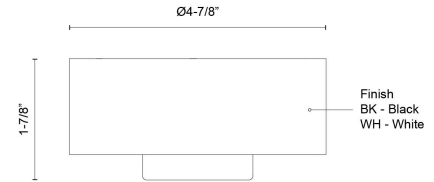

## Arco 5-in Wall Sconce

Model	Color Temperature	Wattage	Voltage	Total Lumens	Delivered Lumens	Dimmer Support (Optional, Not Included)
<b>WS21305</b> WS21305-BK WS21305-WH	3000K	7W	120V	510lm	280lm* (BK) 350lm* (WH)	TRIAC/ELV

### SPECIFICATION DETAILS

Fixture Dimensions	D4-7/8" x E1-7/8"
Location	Damp
Diffuser Details	Frosted Acrylic Diffuser
Dimming Range	100% - 10%
Illumination Direction	Front
Light Source/Life	LED (50,000 hours) 90CRI
Material	Aluminum, Acrylic
Height from Center	2-3/8"
Compliance	<b>ADA Certified:</b> Yes <b>ETL Certified:</b> Yes <b>CEC Title 24:</b> Yes